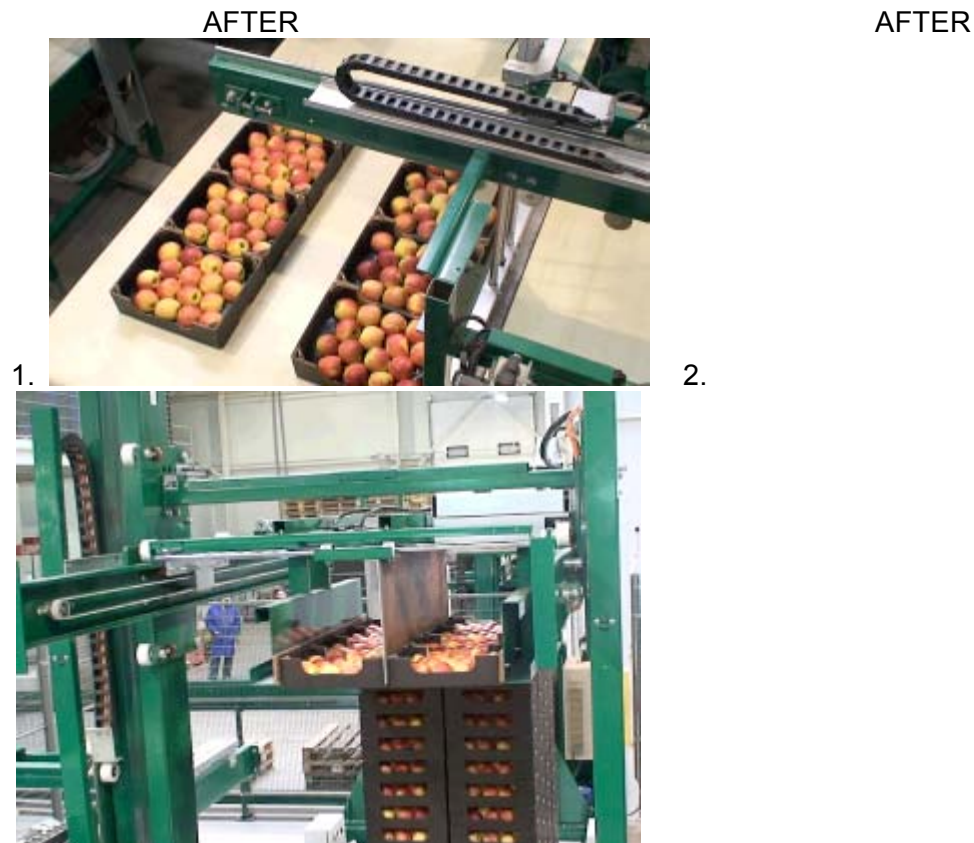

**“Elimination manual man’s work” (Transporting the cartoon boxes with fruits and laying them down on a pallet)**

Task Description: PL\_5d (PL–Poland, 5 – Sorting)

- Man’s work involve monotony and repetitive tasks
- Task connected with repetitive tasks – lifting, carrying a box with fruit and laying down on a pallet to compose a tower of boxes to a transport
- Lifting boxes weighted around 20 kilos creates a MSD risk for a worker

Pictures:

**Automatyczne kompletowanie i układanie na palecie**

Comments of the employee:

- |                                     |  |
|-------------------------------------|--|
| <input checked="" type="checkbox"/> | Continuously repetition of the same gestures             |
| <input checked="" type="checkbox"/> | Work height not in accordance with work posture          |
| <input checked="" type="checkbox"/> | No comfortable standing posture                          |
| <input checked="" type="checkbox"/> | No helping devices available                             |
| <input checked="" type="checkbox"/> | Loads too heavy, carrying distance too far, too low, ... |

Comments of the employer: motivation regarding solution:

Well organise work with an elimination of man’s work. Man only supervises a machine work. It is fully automatic system to transport and compose a tower of cartoon boxes on a pallet to prepare fruits for a transport to a cold storage or a shop.

Solutions:

Add a full automatic transport system to transport and compose a tower of cartoon boxes on a pallet to prepare fruits for a transport to a cold storage or a shop. This mechanical solution eliminates a man's work and improves a productivity of a sorting.