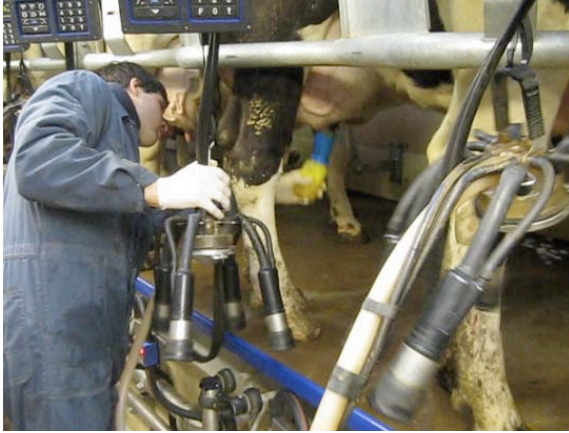

### Task Description: **Dipping teats**

After milking almost all farmers dip the teats with disinfectant in a foaming dip cup.

### Solutions:

- ❑ Instead of dipping the farmer can spray the teats with the disinfectant in a spray bottle. This diminishes the reach distance and is more hygienic. Eventual infections will not be transferred to the next cow.